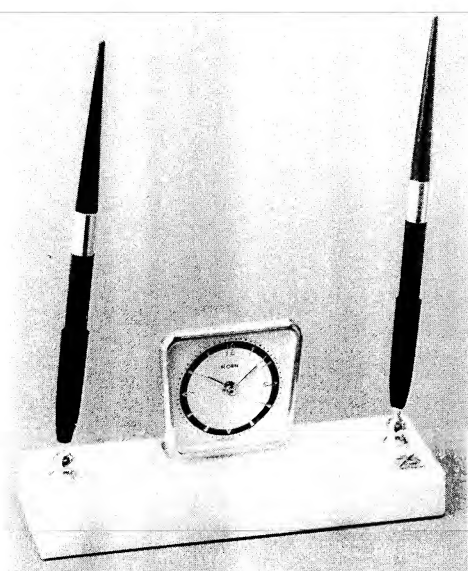

ONLX

37LC - PEN BASE — ROLL CALENDAR — LETTER RACK

35L - PEN BASE — LAMP

48RC - PEN BASE — DOUBLE PEN — ROLL CALENDAR

ONYX PEN DESK SETS DELUXE BALL POINT PEN

48LC - PEN BASE — DOUBLE PEN — ROLL CALENDAR — LETTER RACK